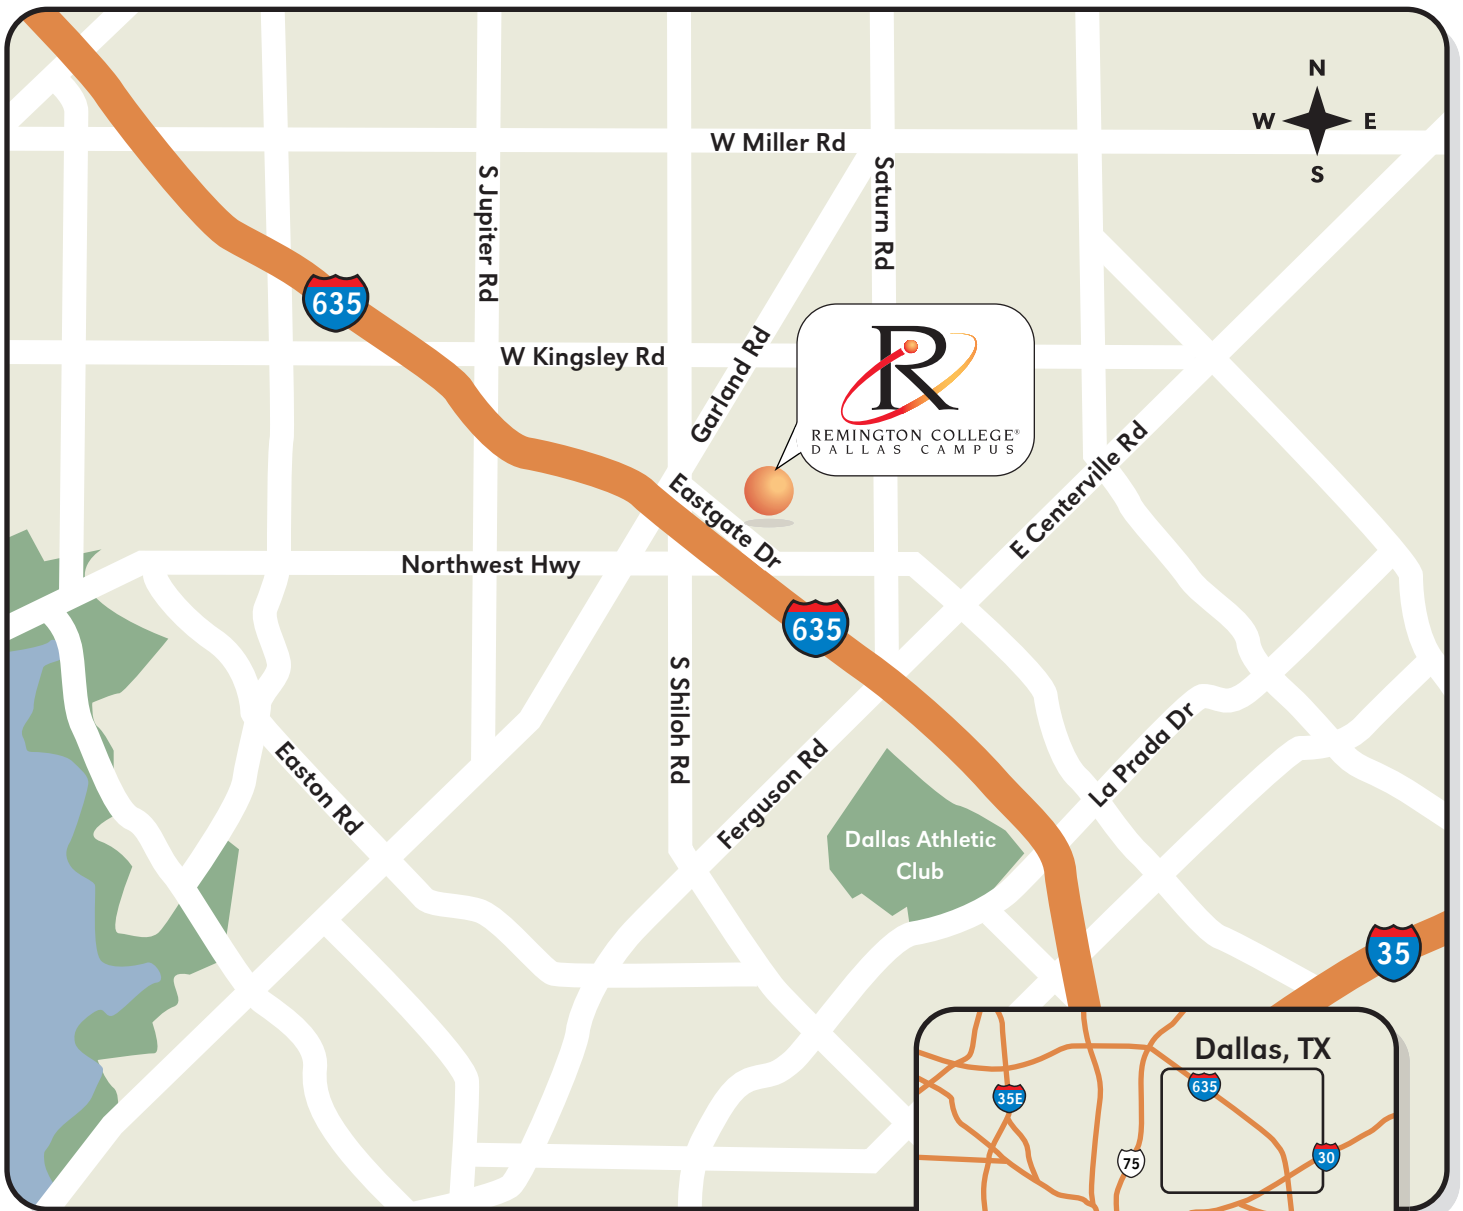

## Remington College - Dallas Campus (From East)

#### From 635 East:

- Using 635 East, exit on Northwest Highway, exit 11B (a few exits before Town East Mall in Mesquite)
- Turn left on Northwest Highway
- Immediately on your right is RaceTrac gas station
- Turn right next to the RaceTrac, which is Eastgate Drive
- Remington College is located at 1800 Eastgate Drive

## Remington College - Dallas Campus (From West)

#### From 635 West:

- Using 635 West, exit on Northwest Highway, exit 11B (a few exits before Town East Mall in Mesquite)
- Turn left on Northwest Highway
- Immediately on your right is RaceTrac gas station
- Turn right next to the RaceTrac, which is Eastgate Drive
- Remington College is located at 1800 Eastgate Drive