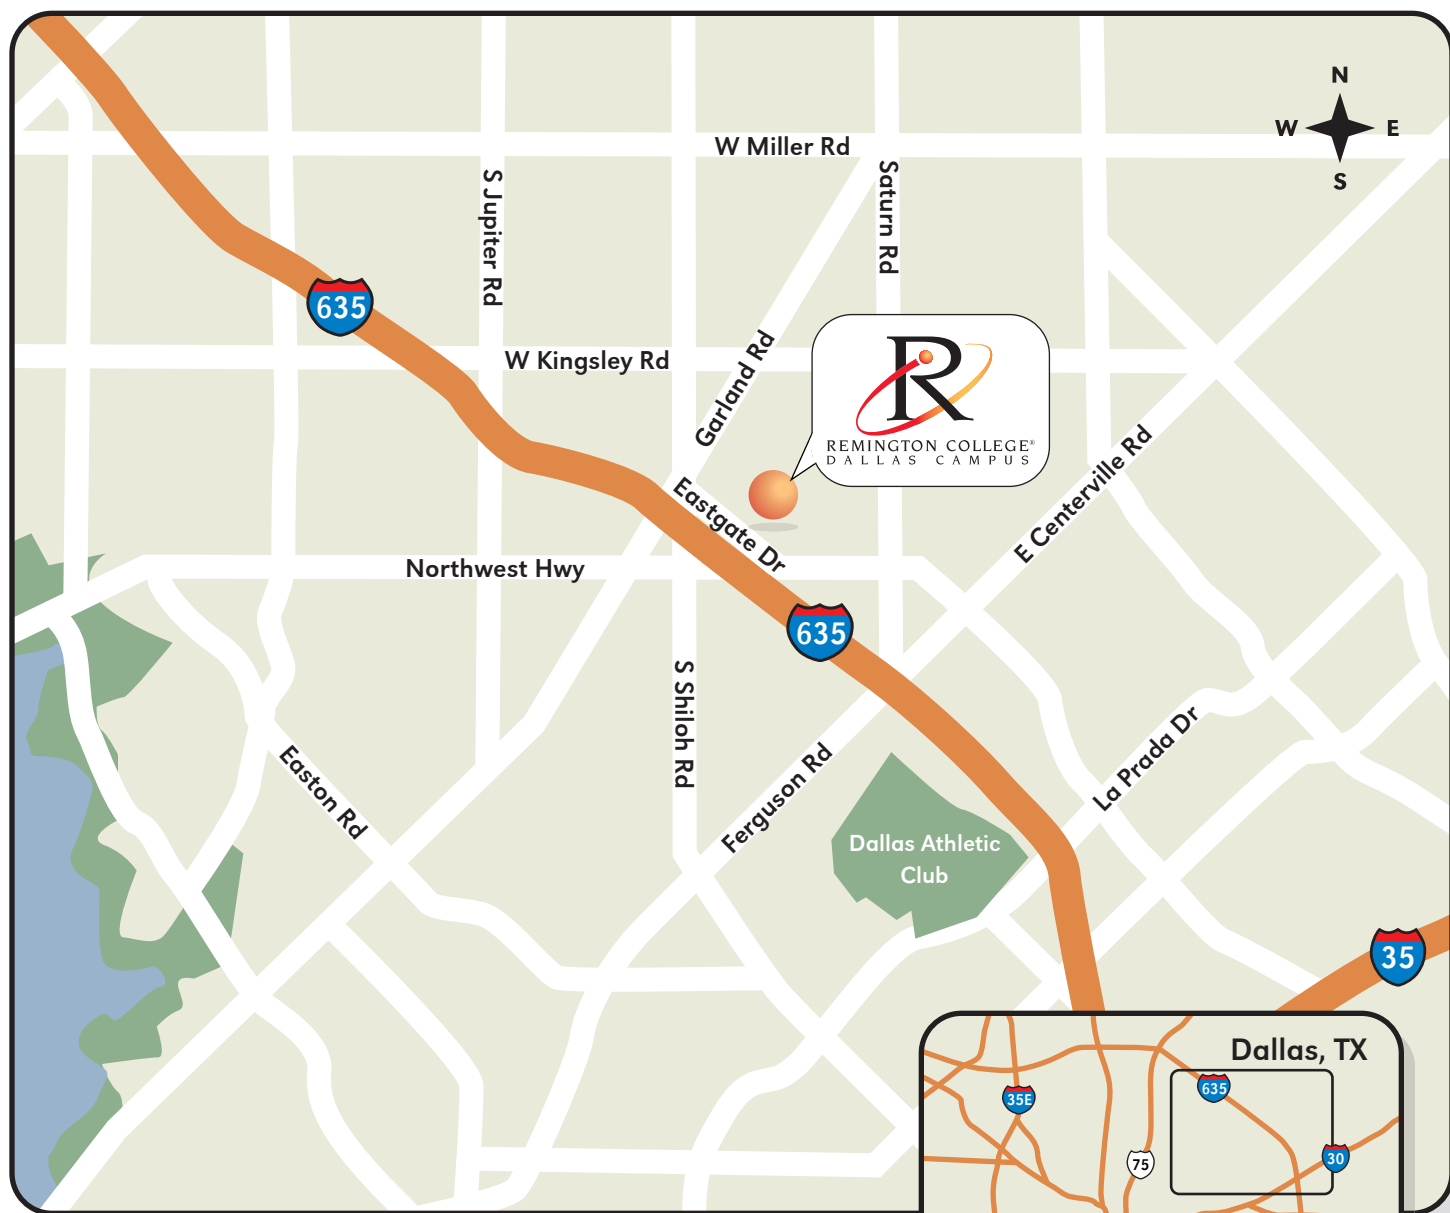

## Remington College - Dallas Campus (From East)

#### From 635 East:

- Using 635 East, exit on Northwest Highway, exit 11B (a few exits before Town East Mall in Mesquite)
- Turn left on Northwest Highway
- Immediately on your right is RaceTrac gas station
- Turn right next to the RaceTrac, which is Eastgate Drive
- Remington College is located at 1800 Eastgate Drive

## Remington College - Dallas Campus (From West)

#### From 635 West:

- Using 635 West, exit on Northwest Highway, exit 11B (a few exits before Town East Mall in Mesquite)
- Turn left on Northwest Highway
- Immediately on your right is RaceTrac gas station
- Turn right next to the RaceTrac, which is Eastgate Drive
- Remington College is located at 1800 Eastgate Drive